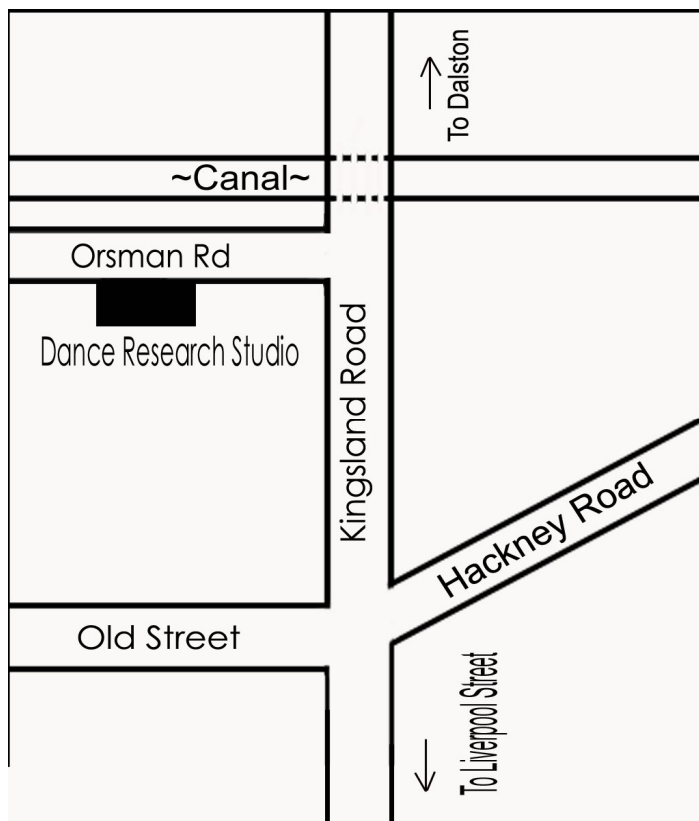

Website: www.jackylansley.com

How to get to Dance Research Studio:

Nearest Tube: Old Street

Nearest London Overground: Haggerston

Buses from Old Street (243), Liverpool Street (149, 242), London Bridge (149), Dalston Junction (67, 149, 242, 243).

Orsman Rd is off Kingsland Rd by the Grand Union Canal Bridge.
There is limited parking within the area.

Artistic Director: Jacky Lansley

Dance Research Studio, 23 Orsman Road, London N1 5RA

+44 (0) 20 7613 0341